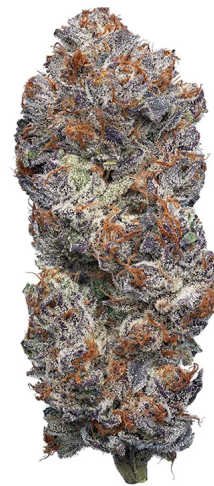

1g - Available at 8th Street and Prince Albert.

Big Pete's Treats - Cereal Milk Cookies

THC: 50mg CBD: <0.5mg

Nothing pairs better with a cookie than milk, and nothing pairs better with milk than cereal, so we made a Cereal Milk Cookie. Infused with strain-specific, full-spectrum cannabutter extracted from local craft cannabis. These cookies treat you right, we promise.

10mgx5 - Available at 8th Street and Prince Albert.

Cosmic Extracts - Papaya Punch Live Rosin

THC: 74.07% CBD: <0.01%

A sweet and fruity tasting Indica dominant Hybrid. Our live rosin is made with only ice and water leaving you with a smooth, clean smoke.

1g - Available at 22nd Street.

Grown Here Farms - Day Dreamin' CBD

CBD: 14.4% THC: 0.57%

Day Dreamin' CBD Prerolls are the perfect combination of convenience and quality, crafted for those seeking a smooth, natural experience. Made with our premium Day Dreamin' CBD Flower, these prerolls are hand-packed to

StoneGrove - Bath House

THC: 28.1% CBD: 0.06%

Unapologetically polished. Crisp eucalyptus leads the profile, followed by cool mountain mist and salty ocean air, wrapped in a fizzy, sweet funk that's both refreshing and bold. Loud, full-spectrum character with spa day swagger – nothing else compares. Flavour > Everything!