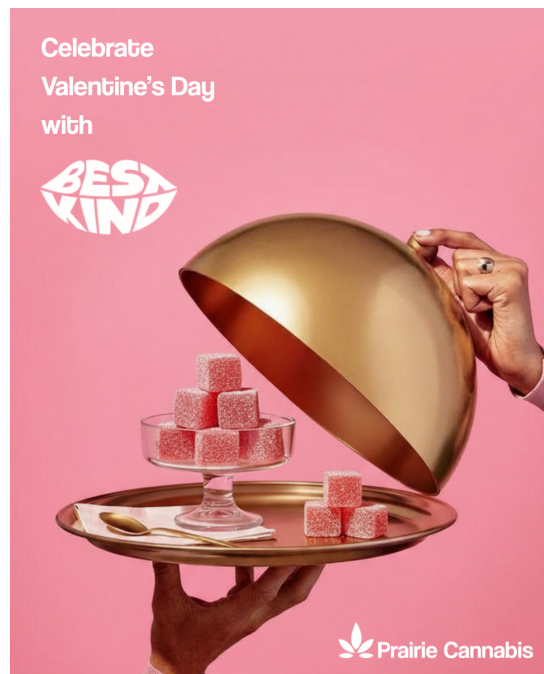

Select flavors available at 8th Street, 22nd Street, and Prince Albert.